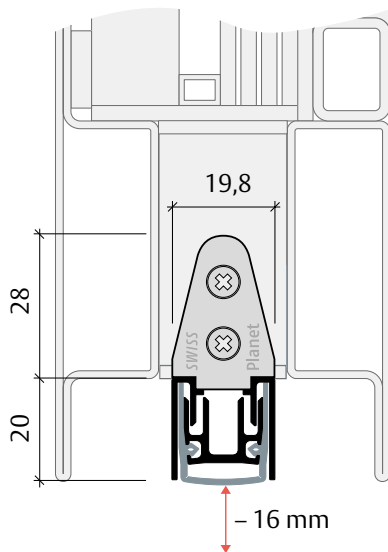

## MORTISED

50dB

A mortised automatic drop seal designed for metal, timber, and PVC doors. Featuring a high-efficiency mechanism with hinge-side triggering, it enables parallel lowering with automatic compensation for sloping floors. Supplied with a standard gasket for even, flat floors, providing a maximum drop of 16mm. Alternatively, an optional bevel lip is available for uneven floors, accommodating gaps of up to 20mm. Suitable for fire and smoke-shielding doors.

### Profile size

- ▶ 19.8mm x 20mm.

### Groove size

- ▶ 20.3mm wide x 20.5 - 25mm deep.

### Standard lengths

- ▶ 335mm, 460mm, 585mm, 710mm, 835mm, 960mm, 1085mm, 1210mm, 1335mm, 1460mm, 1585mm.
- ▶ Note: Each length can be cut back by 125mm. 335mm can be cut back by 115mm.
- ▶ Sizes up to 6m are available to special order.