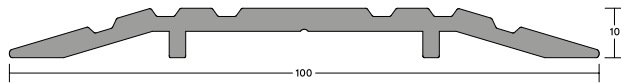

LAS4100

MEDIUM DUTY

Durable, medium duty aluminium threshold plate, 10mm high. It can increase the effectiveness of threshold seals by creating a firmer gasket contact. Quick and easy installation.

THRESHOLD PLATES + RAMPS

Location

- ▶ Single and double swing doors.

Use with

- ▶ Practically any drop or door bottom seal.

Material

- ▶ Aluminium.

Standard lengths

- ▶ 1m and 2.1m. Other lengths to special order.