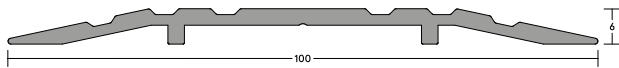

LAS4010, LAS4011, LAS4012 & LAS4013

MEDIUM DUTY

Medium duty, low profile aluminium threshold plates, only 6mm high. Ideal for wheeled traffic. These plates can increase the effectiveness of threshold seals by creating a firmer gasket contact. Durable anodised aesthetic finish. Quick and easy installation.

THRESHOLD PLATES + RAMPS

LAS4011

SYSTEM SPECIFICATIONS

Performance

- Protects against sound, smoke, weather, draught, light and insects when fitted with a suitable threshold seal.
- Provides an even surface underneath the door; suitable for wheeled traffic.

Location

- Single and double swing doors.

Use with

- Practically any drop or door bottom seal.

Material

- Aluminium.

Standard lengths

- 1m and 2.1m. Other lengths to special order.

Fixing

- Fixing screws are supplied.

Finishes

- Silver anodised aluminium as standard.
- Bronze anodised aluminium and other powder-coated colour finishes are subject to non-standard charges and additional lead times.

Certification

(R27972)