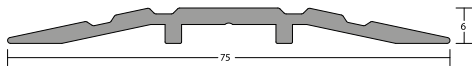

THRESHOLD PLATES + RAMPS

LAS4010