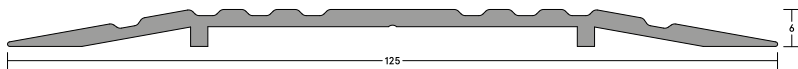

LAS4010, LAS4011, LAS4012 & LAS4013

MEDIUM DUTY

Medium duty, low profile aluminium threshold plates, only 6mm high. Ideal for wheeled traffic. These plates can increase the effectiveness of threshold seals by creating a firmer gasket contact. Durable anodised aesthetic finish. Quick and easy installation.

THRESHOLD PLATES + RAMPS

LAS4012

SYSTEM SPECIFICATIONS

Performance

- Protects against sound, smoke, weather, draught, light and insects when fitted with a suitable threshold seal.
- Provides an even surface underneath the door; suitable for wheeled traffic.

Location

- Single and double swing doors.

Use with

- Practically any drop or door bottom seal.

Material

- Aluminium.

Standard lengths

- 1m and 2.1m. Other lengths to special order.

Fixing

- Fixing screws are supplied.

Finishes

- Silver anodised aluminium as standard.
- Bronze anodised aluminium and other powder-coated colour finishes are subject to non-standard charges and additional lead times.

Certification

(R27972)