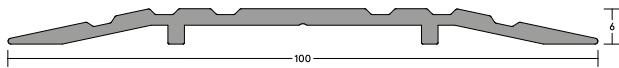

LAS4010, LAS4011, LAS4012 & LAS4013

Low profile aluminium threshold plates, only 6mm high. Ideal for wheeled traffic. These plates can increase the effectiveness of threshold seals by creating a firmer gasket contact. Durable anodised aesthetic finish. Quick and easy installation.

LAS4011

SYSTEM SPECIFICATIONS

Characteristics

- Contributes towards smoke, weather, draught, and light containment when fitted with a suitable threshold seal.
- Provides an even surface underneath the door; suitable for wheeled traffic.

Location

- Single and double swing doors.

Use with

- Practically any drop or door bottom seal.

Material

- Aluminium.

Standard lengths

- 1m and 2.1m. Other lengths to special order.

Fixing

- Fixing screws are supplied.

Finishes

- Silver anodised aluminium as standard.
- Bronze anodised aluminium and other powder-coated colour finishes are subject to non-standard charges and additional lead times.

Certification

(R27972)

NBS Source
PARTNER