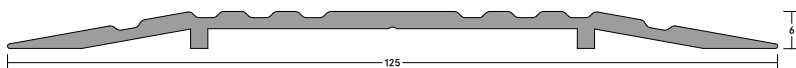

LAS4010, LAS4011, LAS4012 & LAS4013

Low profile aluminium threshold plates, only 6mm high. Ideal for wheeled traffic. These plates can increase the effectiveness of threshold seals by creating a firmer gasket contact. Durable anodised aesthetic finish. Quick and easy installation.

LAS4012

SYSTEM SPECIFICATIONS

Characteristics

- Contributes towards smoke, weather, draught, and light containment when fitted with a suitable threshold seal.
- Provides an even surface underneath the door; suitable for wheeled traffic.

Location

- Single and double swing doors.

Use with

- Practically any drop or door bottom seal.

Material

- Aluminium.

Standard lengths

- 1m and 2.1m. Other lengths to special order.

Fixing

- Fixing screws are supplied.

Finishes

- Silver anodised aluminium as standard.
- Bronze anodised aluminium and other powder-coated colour finishes are subject to non-standard charges and additional lead times.

Certification

(R27972)

NBS Source
PARTNER