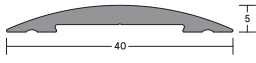

LAS4001 + LAS4002

MEDIUM DUTY

Medium duty, gently curved low-profile aluminium threshold plates. These plates can increase the effectiveness of threshold seals by creating a firmer gasket contact. Durable anodised aesthetic finish. Quick and easy installation.

THRESHOLD PLATES + RAMPS

LAS4002

SYSTEM SPECIFICATIONS

Performance

- Protects against sound, smoke, weather, draught, light and insects when fitted with a suitable threshold seal.
- Provides an even surface underneath the door; suitable for wheeled traffic.

Location

- Single and double swing doors.

Use with

- Practically any drop or door bottom seal.

Material

- Aluminium.

Standard lengths

- 1m and 2.1m. Other lengths to special order.

Fixing

- Fixing screws are supplied.

Finishes

- Silver anodised aluminium.
- Bronze anodised aluminium.
- Black and light bronze anodised aluminium (non-standard - charges and lead times apply).
- Other powder-coated colour finishes (non-standard - charges and lead times apply).

Accreditation

(R27972)