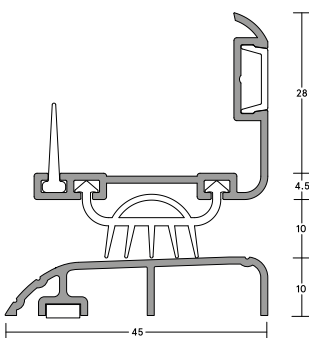

DOOR BOTTOM SEALS

LAS3012 si

MEDIUM DUTY

A multi-blade weather protective door bottom seal and threshold plate combination, consisting of the LAS3010 si door bottom seal and the LAS4016 threshold plate. Ideal for protecting your home from the elements. A decorative cover strip on the door bottom seal conceals fixings for an aesthetic finish.

LAS3012 si

SYSTEM SPECIFICATIONS

Performance

- ▶ Protects against smoke, sound, weather draught, light and insects.

Location

- ▶ Single swing doors.

Min/max gap size

- ▶ 26mm - 30mm.

Seal material

- ▶ Aluminium carrier with a flexible silicone rubber gasket.

Standard lengths

- ▶ 1m and 2.1m.

Fixing

- ▶ LAS3010 si: Self-tapping wood screws are supplied (self-drilling and self-tapping screws for metal construction available on request). Fixing holes are predrilled and slotted to allow the seals to be adjusted and positioned accurately.
- ▶ A PVC cover strip to conceal fixings is supplied.
- ▶ LAS4016 threshold plate is provided pre-drilled with fixing screws supplied.

Finish

- ▶ LAS3010 si: Silver anodised aluminium with grey cover strip and grey silicone rubber gasket.
- ▶ LAS4016: Silver anodised aluminium.