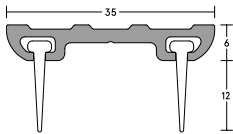

DOOR BOTTOM SEALS

LAS3009 si

MEDIUM DUTY

Medium duty door bottom seal with slide-in gaskets. Suitable for single and double swing doors, as well meeting stiles (one leaf only).

DOOR BOTTOM SEALS

LAS3009 si

Use with

- ▶ Practically any threshold plate.

Min/max gap size

- ▶ 16mm/22mm.

Seal material

- ▶ Flexible silicone rubber.

Standard lengths

- ▶ 1m and 2.1m. Other lengths to special order.