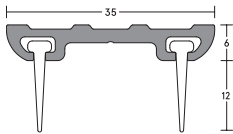

DOOR BOTTOM SEALS

LAS3009 si