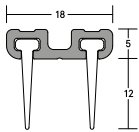

DOOR BOTTOM SEALS

LAS3002 si

MEDIUM DUTY **31dB**

Medium duty door bottom seal with slide-in gasket ideal for acoustic and smoke containment.

DOOR BOTTOM SEALS

LAS3002 si

LAS3002 si (shown with LAS4001)

SYSTEM SPECIFICATIONS

Min/max gap size

- ▶ 10mm/17mm.

Seal material

- ▶ Flexible silicone rubber.

Standard lengths

- ▶ 1m and 2.1m. Other lengths to special order.

Fixing

- ▶ Face-fixed, semi-rebated or fully rebated.
- ▶ Self-tapping wood screws are supplied (self-drilling and self-tapping screws for metal construction available on request).
- ▶ Fixing holes are pre-drilled. Once the aluminium carrier is fixed, the flexible silicone rubber gasket slides easily into place.
- ▶ Note: these seals cannot be adjusted once fitted.

Finish

- ▶ Silver anodised aluminium with grey silicone insert.

Certification

(R27972)