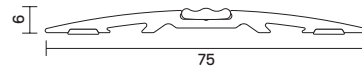

AAS 4504

AURA®

THRESHOLD PLATE

The gentle sweeping curved profile on this mid-sized plate features a unique reversible tread strip, offering either a smooth or ridged finish for improved traction.

MEDIUM DUTY

AAS4504 ↓

TECHNICAL

AAS4504 ↑ (scale: 56%)

Location

Single and double swing doors

Seal Material

Aluminium with flexible tread strip

Standard Lengths