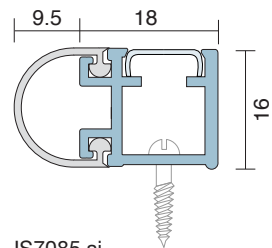

IS7085 si Perimeter Seal

Medium Duty

A neat, compact perimeter seal which can be used to replace the stop on steel or timber framed doors. Supplied as standard with a high resilience, silicone rubber seal element.

IS7085 si

■ Location

Head and jambs of single swing doors.

■ Seal material

Black or grey silicone rubber.

■ Standard lengths

1m and 2.1m. Single doorset pack consisting of 1 x 1m and 2 x 2.1m. Other lengths to special order.

■ Fixing

Wood screws are supplied (self-tapping screws for metal frames are available on request). Fixing holes are pre-drilled and slotted to allow the seals to be adjusted and positioned accurately. A PVC cover strip to conceal fixings is supplied.