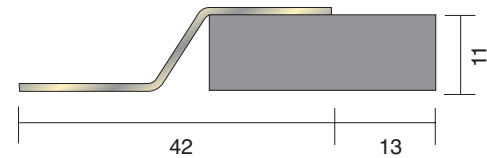

### IS7030S si Stainless Steel Perimeter Seal

Medium Duty

IS7030S si

- **Location**  
Head and jambs of single swing doors.
- **Seal material**  
Foamed silicone rubber.
- **Standard lengths**  
1m and 2.1m. Other lengths to special order.
- **Fixing**  
Stainless steel fixing screws are supplied, fixing holes are pre-drilled and slotted to allow the seals to be adjusted and positioned accurately.
- **Finish**  
Grade 304 stainless steel with grey silicone rubber insert.

### IS7040S si Stainless Steel Perimeter Seal

Heavy Duty

IS7040S si

- **Location**  
Head and jambs of single swing doors  
Heavy duty hinged doors.
- **Seal material**  
Foamed silicone rubber.
- **Standard lengths**  
1m and 2.1m. Other lengths to special order.
- **Fixing**  
Stainless steel fixing screws are supplied, fixing holes are pre-drilled and slotted to allow the seals to be adjusted and positioned accurately.
- **Finish**  
Grade 304 stainless steel with grey silicone rubber insert.