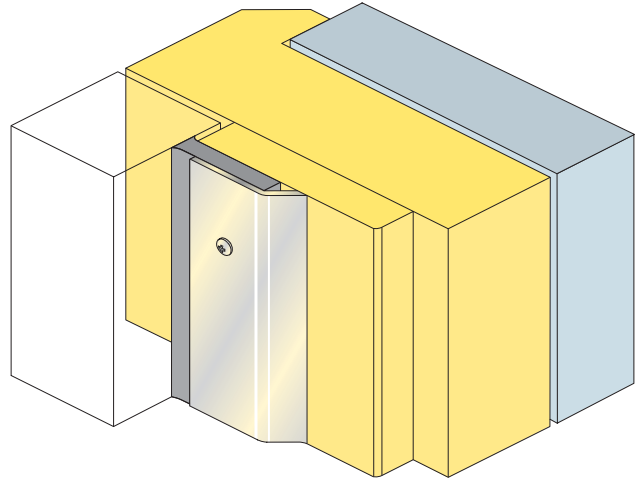

### IS7030S si Stainless Steel Perimeter Seal

Medium Duty

IS7030S si

- **Location**  
Head and jambs of single swing doors.
- **Seal material**  
Foamed silicone rubber.
- **Standard lengths**  
1m and 2.1m. Other lengths to special order.
- **Fixing**  
Stainless steel fixing screws are supplied, fixing holes are pre-drilled and slotted to allow the seals to be adjusted and positioned accurately.
- **Finish**  
Grade 304 stainless steel with grey silicone rubber insert.

### IS7040S si Stainless Steel Perimeter Seal

Heavy Duty

IS7040S si

- **Location**  
Head and jambs of single swing doors  
Heavy duty hinged doors.
- **Seal material**  
Foamed silicone rubber.
- **Standard lengths**  
1m and 2.1m. Other lengths to special order.
- **Fixing**  
Stainless steel fixing screws are supplied, fixing holes are pre-drilled and slotted to allow the seals to be adjusted and positioned accurately.
- **Finish**  
Grade 304 stainless steel with grey silicone rubber insert.