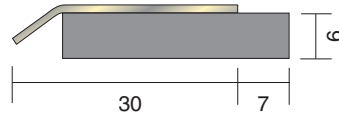

### IS7030S si Stainless Steel Perimeter Seal

Medium Duty

IS7030S si

- **Location**  
Head and jambs of single swing doors.
- **Seal material**  
Foamed silicone rubber.
- **Standard lengths**  
1m and 2.1m. Other lengths to special order.
- **Fixing**  
Stainless steel fixing screws are supplied, fixing holes are pre-drilled and slotted to allow the seals to be adjusted and positioned accurately.
- **Finish**  
Grade 304 stainless steel with grey silicone rubber insert.

### IS7040S si Stainless Steel Perimeter Seal

Heavy Duty

IS7040S si

- **Location**  
Head and jambs of single swing doors  
Heavy duty hinged doors.
- **Seal material**  
Foamed silicone rubber.
- **Standard lengths**  
1m and 2.1m. Other lengths to special order.
- **Fixing**  
Stainless steel fixing screws are supplied, fixing holes are pre-drilled and slotted to allow the seals to be adjusted and positioned accurately.
- **Finish**  
Grade 304 stainless steel with grey silicone rubber insert.