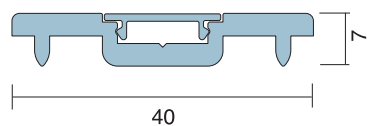

IS4130 and IS4140 Threshold Plates

Medium Duty

These seals, when used in conjunction with a threshold (door bottom) seal prevent rain, draught, and smoke penetration.

■ **Location**

Single and double swing doors.

■ **Use with**

Practically any threshold (door bottom) seal (3000 and 8000 series).

■ **Material**

Extruded aluminium.

■ **Standard Lengths**

1m and 2.1m. Other lengths to special order.

■ **Fixing**

Fixing screws are supplied.

■ **Finishes**

Silver or bronze anodised aluminium.

IS4130

IS4130

IS4140

IS4140